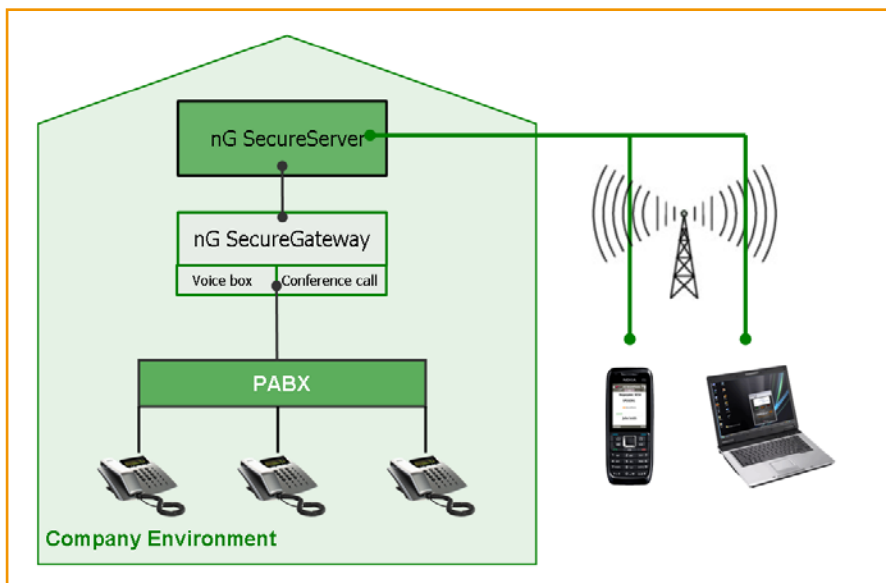

Fig.1 nG SecureServer with nG SecureGateway in company environment